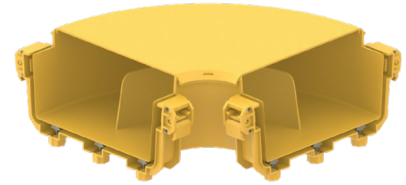

TRUNCUS Horizontal 90 Elbow Connector

Horizontal 90-degree Elbow Connection

Horizontal 90-degree Elbow connector is used to connect channels together

The channels fit into the slots on each side of the coupler, and the clamping levers are then pressed down to secure the connection

The connector body and cover must be ordered separately

SPECIFICATION

Connection Type	Horizontal Connection
Material	PC/ABS FR
Compliance	IEC 61249-2-21, RoHS, UL 94V-0

Part Numbers

321100711	Truncus - 100mm 90	Horizontal Elbow Connection Body, yellow
321100721	Truncus - 100mm 90	Horizontal Elbow Connection Cover, yellow
321200711	Truncus - 200mm 90	Horizontal Elbow Connection Body, yellow
321200721	Truncus - 200mm 90	Horizontal Elbow Connection Cover, yellow
321300711	Truncus - 300mm 90	Horizontal Elbow Connection Body, yellow
321300721	Truncus - 300mm 90	Horizontal Elbow Connection Cover, yellow
321100712	Truncus - 100mm 90	Horizontal Elbow Connection Body, black
321100722	Truncus - 100mm 90	Horizontal Elbow Connection Cover, black
321200712	Truncus - 200mm 90	Horizontal Elbow Connection Body, black
321200722	Truncus - 200mm 90	Horizontal Elbow Connection Cover, black
321300712	Truncus - 300mm 90	Horizontal Elbow Connection Body, black
321300722	Truncus - 300mm 90	Horizontal Elbow Connection Cover, black