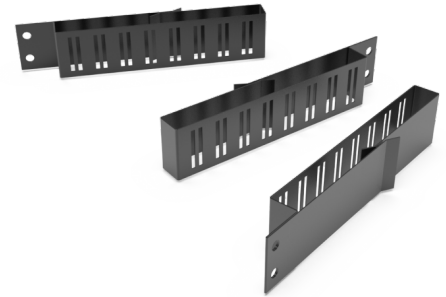

Juniperus - Vertical cable bracket

Juniperus - Vertical cable bracket

SPECIFICATION

Cabinet type	All
Cable management type	For trunk cable assemblies

Part Numbers

30000045	Juniperus - Vertical cable bracket
----------	------------------------------------