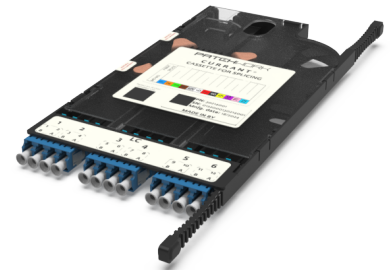

CS4 - Cassette for splicing OS2 LC

CS4 - Cassette for splicing, 12 x 50/125 OS2, LC-UPC Duplex; includes: SMOUV, splice tray; pigtails are ordered separately

SPECIFICATION

Fiber type	SM 9/125 OS2
Ports quantity	6 ports
Type of interface, front end	LC-UPC Duplex adapter
Material	Engineering Plastic
Product Series	CS4 - Cassette for splicing Currant
Configuration	Singlemode
Includes	Adapters, splice tray, SMOUV splice protectors (without pigtails)

Part Numbers

30234004	CS4 - Cassette for splicing, 12 x 50/125 OS2, LC-UPC Duplex; includes: SMOUV, splice tray; pigtails are ordered separately
----------	--