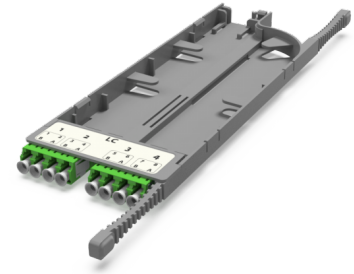

## CA6 - Adapter cassette SM

### CA6 - Adapter cassette 4 x LC-APC Duplex adapters (green), SM

#### SPECIFICATION

Fiber type	SM 9/125 OS2
Ports quantity	4 ports
Type of interface, front end	LC-APC Duplex adapter
Material	Engineering Plastic
Product Series	CA6 - Adapter cassette Currant
Cassette/plate polarity	Type AS
Configuration	Singlemode

#### Part Numbers

30226008	CA6 - Adapter cassette 4 x LC-APC Duplex adapters (green), SM
----------	---