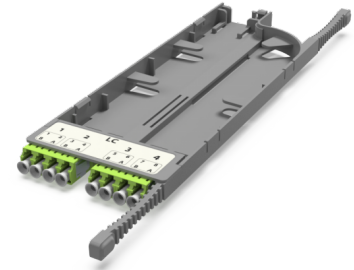

CA6 - Adapter cassette MM

CA6 - Adapter cassette 4 x LC Duplex adapters (yellow green), MM

SPECIFICATION

Fiber type	MM 50/125 OM5
Ports quantity	4 ports
Type of interface, front end	LC Duplex adapter
Material	Engineering Plastic
Product Series	CA6 - Adapter cassette Currant
Cassette/plate polarity	Type AS
Configuration	Multimode

Part Numbers

30226002	CA6 - Adapter cassette 4 x LC Duplex adapters (yellow green), MM
----------	--