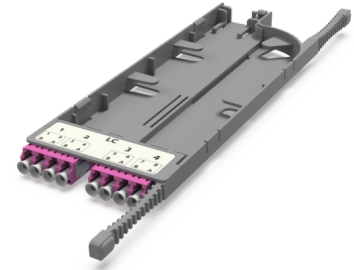

CA6 - Adapter cassette MM

CA6 - Adapter cassette 4 x LC Duplex adapters (heather violet), MM

SPECIFICATION

Fiber type	MM 50/125 OM4
Ports quantity	4 ports
Type of interface, front end	LC Duplex adapter
Material	Engineering Plastic
Product Series	CA6 - Adapter cassette Currant
Cassette/plate polarity	Type AS
Configuration	Multimode

Part Numbers

30226001	CA6 - Adapter cassette 4 x LC Duplex adapters (heather violet), MM
-----------------	--