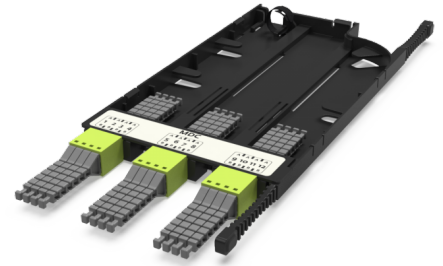

## CA4 - Adapter cassette MM

### CA4 - Adapter cassette 12 x MDC adapters (yellow green), MM

#### SPECIFICATION

Fiber type	MM 50/125 OM5
Ports quantity	12 ports
Type of interface, front end	MDC adapter
Material	Engineering Plastic
Product Series	CA4 - Adapter cassette Currant
Cassette/plate polarity	Type AS
Configuration	Multimode

#### Part Numbers

30224016	CA4 - Adapter cassette 12 x MDC adapters (yellow green), MM
----------	---