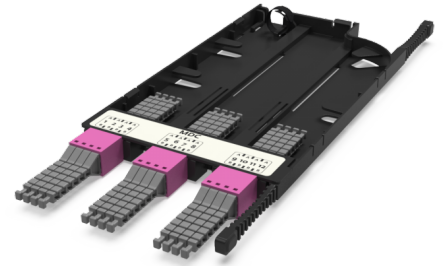

## CA4 - Adapter cassette MM

### CA4 - Adapter cassette 12 x MDC adapters (heather violet), MM

#### SPECIFICATION

Fiber type	MM 50/125 OM4
Ports quantity	12 ports
Type of interface, front end	MDC adapter
Material	Engineering Plastic
Product Series	CA4 - Adapter cassette Currant
Cassette/plate polarity	Type AS
Configuration	Multimode

#### Part Numbers

30224015	CA4 - Adapter cassette 12 x MDC adapters (heather violet), MM
----------	---