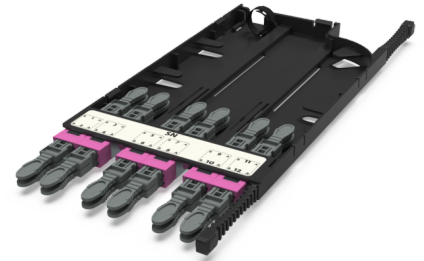

CA4 - Adapter cassette MM

CA4 - Adapter cassette 12 x SN adapters (heather violet), MM

SPECIFICATION

Fiber type	MM 50/125 OM4
Ports quantity	12 ports
Type of interface, front end	SN adapter
Material	Engineering Plastic
Product Series	CA4 - Adapter cassette Currant
Cassette/plate polarity	Type AS
Configuration	Multimode

Part Numbers

30224012	CA4 - Adapter cassette 12 x SN adapters (heather violet), MM
----------	--