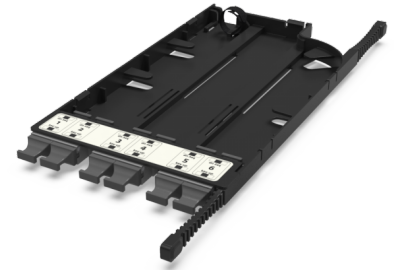

CA4 - Adapter cassette MM

CA4 - Adapter cassette 6 x MTP adapters (gray), MM, TIA type B (aligned key)

SPECIFICATION

Fiber type	MM 50/125 OM4
Ports quantity	6 ports
Type of interface, front end	MTP adapter (Aligned key)
Material	Engineering Plastic
Product Series	CA4 - Adapter cassette Currant
Cassette/plate polarity	TIA type B
Configuration	Multimode

Part Numbers

30224004	CA4 - Adapter cassette 6 x MTP adapters (gray), MM, TIA type B (aligned key)
----------	--