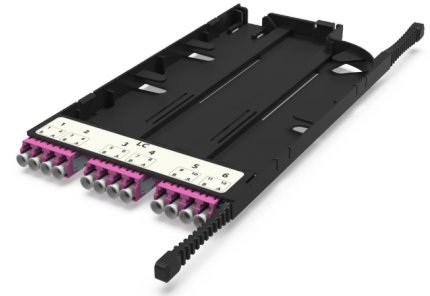

## CA4 - Adapter cassette MM

### CA4 - Adapter cassette 6 x LC Duplex adapters (heather violet), MM

#### SPECIFICATION

Fiber type	MM 50/125 OM4
Ports quantity	6 ports
Type of interface, front end	LC Duplex adapter
Material	Engineering Plastic
Product Series	CA4 - Adapter cassette Currant
Cassette/plate polarity	Type AS
Configuration	Multimode

#### Part Numbers

30224001	CA4 - Adapter cassette 6 x LC Duplex adapters (heather violet), MM
----------	--