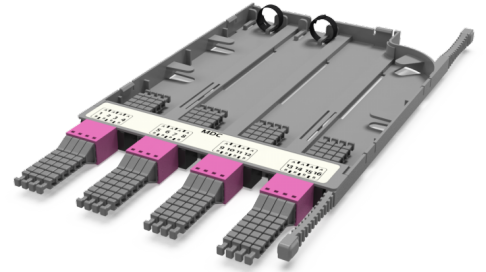

CA3 - Adapter cassette MM

CA3 - Adapter cassette 16 x MDC adapters (heather violet), MM

SPECIFICATION

Fiber type	MM 50/125 OM4
Ports quantity	16 ports
Type of interface, front end	MDC adapter
Material	Engineering Plastic
Product Series	CA3 - Adapter cassette Currant
Cassette/plate polarity	Type AS
Configuration	Multimode

Part Numbers

30223015	CA3 - Adapter cassette 16 x MDC adapters (heather violet), MM
----------	---