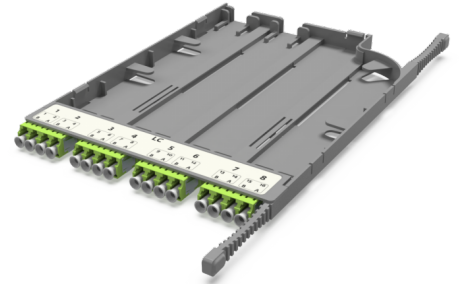

**CA3 - Adapter cassette MM**

**CA3 - Adapter cassette 8 x LC Duplex adapters (yellow green), MM**

**SPECIFICATION**

Fiber type	MM 50/125 OM5
Ports quantity	8 ports
Type of interface, front end	LC Duplex adapter
Material	Engineering Plastic
Product Series	CA3 - Adapter cassette Currant
Cassette/plate polarity	Type AS
Configuration	Multimode

**Part Numbers**

<b>30223002</b>	CA3 - Adapter cassette 8 x LC Duplex adapters (yellow green), MM
-----------------	--