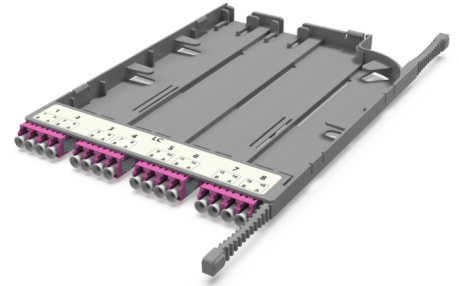

**CA3 - Adapter cassette MM**

**CA3 - Adapter cassette 8 x LC Duplex adapters (heather violet), MM**

**SPECIFICATION**

Fiber type	MM 50/125 OM4
Ports quantity	8 ports
Type of interface, front end	LC Duplex adapter
Material	Engineering Plastic
Product Series	CA3 - Adapter cassette Currant
Cassette/plate polarity	Type AS
Configuration	Multimode

**Part Numbers**

<b>30223001</b>	CA3 - Adapter cassette 8 x LC Duplex adapters (heather violet), MM
-----------------	--