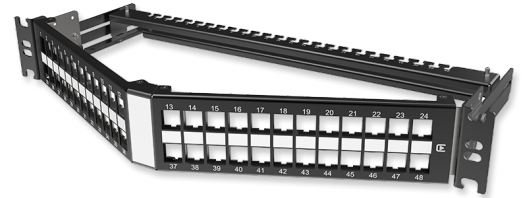

## Universal modular patch panel 1.5U, angled

Modular Patch Panel angled, 48-1.5U, black

### SPECIFICATION

Ports quantity	48 ports
Rack Type	19"
Growth Configuration	Unloaded
Material	Metal
Colour	Black
Style	Fixed angled
Height	1,5 U
Installation depth adjustment	yes

### Part Numbers

77026053	Modular Patch Panel angled, 48-1.5U, black
----------	--