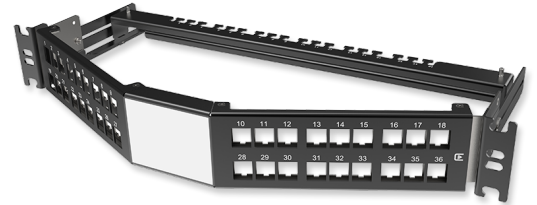

## Universal modular patch panel 1.5U, angled

Modular Patch Panel angled, 36-1.5U, black

### SPECIFICATION

Ports quantity	36 ports
Rack Type	19"
Growth Configuration	Unloaded
Material	Metal
Colour	Black
Style	Fixed angled
Height	1,5 U
Installation depth adjustment	yes

### Part Numbers

77026052	Modular Patch Panel angled, 36-1.5U, black
----------	--