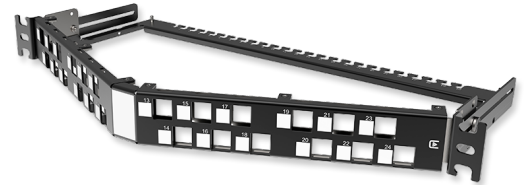

## Universal modular patch panel 1U, angled

### Modular Patch Panel angled, 24-1U, black

#### SPECIFICATION

Ports quantity	24 ports
Rack Type	19"
Growth Configuration	Unloaded
Material	Metal
Colour	Black
Style	Fixed angled
Height	1 U
Installation depth adjustment	yes

#### Part Numbers

77026051	Modular Patch Panel angled, 24-1U, black
----------	--