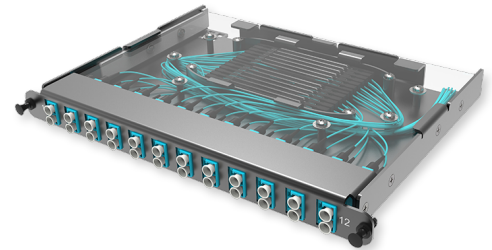

C2 - Splicing Cassette OM3 LC

C2 - Compact Cassette for splicing, 24 x 50/125 OM3, LC Duplex; includes: SMOUV, splice tray; 24 pigtailed (supports sliding Flex Tray)

SPECIFICATION

Fiber type	MM 50/125 OM3
Ports quantity	12 ports
Type of interface, front end	LC Duplex adapter
Material	Metal
Product Series	C2 - Compact Cassette
Height	0,5 U
Includes	Adapters, pigtailed, splice tray, SMOUV splice protectors

Part Numbers

10313097	C2 - Compact Cassette for splicing, 24 x 50/125 OM3, LC Duplex; includes: SMOUV, splice tray; 24 pigtailed (supports sliding Flex Tray)
----------	---