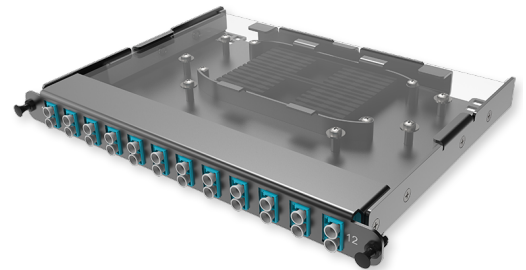

C2 - Splicing Cassette OM3 LC

C2 - Compact Cassette for splicing, 24 x 50/125 OM3, LC Duplex; includes: SMOUV, splice tray; pigtails are ordered separately (supports sliding Flex Tray)

SPECIFICATION

| | |
|------------------------------|---|
| Fiber type | MM 50/125 OM3 |
| Ports quantity | 12 ports |
| Type of interface, front end | LC Duplex adapter |
| Material | Metal |
| Product Series | C2 - Compact Cassette |
| Height | 0,5 U |
| Includes | Adapters, splice tray, SMOUV splice protectors (without pigtails) |

Part Numbers

| | |
|----------|--|
| 10303097 | C2 - Compact Cassette for splicing, 24 x 50/125 OM3, LC Duplex; includes: SMOUV, splice tray; pigtails are ordered separately (supports sliding Flex Tray) |
|----------|--|