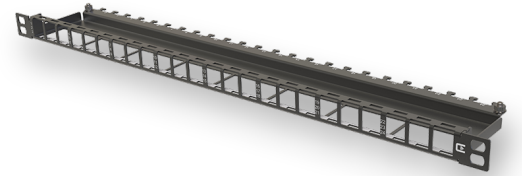

Universal modular patch panel 0.5U

Modular Patch Panel flash, 24-0.5U, black

SPECIFICATION

Ports quantity	24 ports
Rack Type	19"
Growth Configuration	Unloaded
Material	Metal
Colour	Black
Style	Fixed flash
Height	0,5 U
Installation depth adjustment	no

Part Numbers

77016006	Modular Patch Panel flash, 24-0.5U, black
----------	---