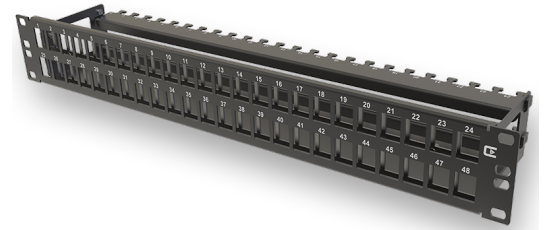

Universal modular patch panel 1.5U

Modular Patch Panel flash, 48-1.5U, black

SPECIFICATION

Ports quantity	48 ports
Rack Type	19"
Growth Configuration	Unloaded
Material	Metal
Colour	Black
Style	Fixed flash
Height	1,5 U
Installation depth adjustment	no

Part Numbers

77026991	Modular Patch Panel flash, 48-1.5U, black
----------	---