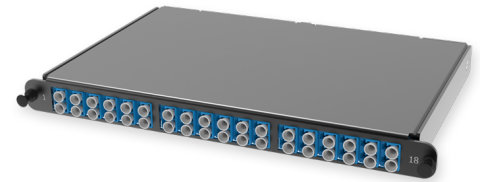

## C2 - Cassette OS2 MPO(12)

C2 - Compact Cassette 36 x 09/125 OS2, MPO(12)f/LC-UPC Duplex, type UW (supports sliding Flex Tray)

### SPECIFICATION

Fiber quantity	36 fibers
Fiber type	SM 9/125 OS2
Connector, Side A	12F MPO FEMALE
Connector, Side B	LC-Duplex adapter
Loss Category	SM, Standard Loss
Ports quantity	18 ports
Material	Metal
Product Series	C2 - Compact Cassette
Cassette/plate polarity	Type UW (Universal Wiring)

### Part Numbers

18119117	C2 - Compact Cassette 36 x 09/125 OS2, MPO(12)f/LC-UPC Duplex, type UW (supports sliding Flex Tray)
----------	---