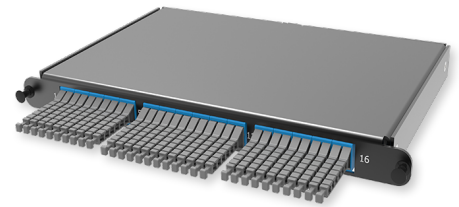

C2 - Cassette OS2 MTP(16)

C2 - Compact Cassette 64 x 09/125 OS2, MTP(16)f/MDC-UPC, type UW, ULL, (supports sliding Flex Tray)

SPECIFICATION

Fiber quantity	64 fibers
Fiber type	SM 9/125 OS2
Connector, Side A	16F MTP FEMALE
Connector, Side B	MDC 2 -port adapter
Loss Category	SM, Ultra Low Loss
Ports quantity	32 ports
Material	Metal
Product Series	C2 - Compact Cassette
Cassette/plate polarity	Type UW (Universal Wiring)

Part Numbers

18129128	C2 - Compact Cassette 64 x 09/125 OS2, MTP(16)f/MDC-UPC, type UW, ULL, (supports sliding Flex Tray)
----------	---