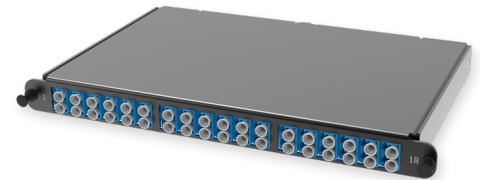

## C2 - Cassette OS2 MTP(12)

C2 - Compact Cassette 36 x 09/125 OS2, MTP(12)f/LC-UPC Duplex, type UW, ULL, (supports sliding Flex Tray)

### SPECIFICATION

Fiber quantity	36 fibers
Fiber type	SM 9/125 OS2
Connector, Side A	12F MTP FEMALE
Connector, Side B	LC-Duplex adapter
Loss Category	SM, Ultra Low Loss
Ports quantity	18 ports
Material	Metal
Product Series	C2 - Compact Cassette
Cassette/plate polarity	Type UW (Universal Wiring)
Configuration	Singlemode

### Part Numbers

18129124	C2 - Compact Cassette 36 x 09/125 OS2, MTP(12)f/LC-UPC Duplex, type UW, ULL, (supports sliding Flex Tray)
----------	---