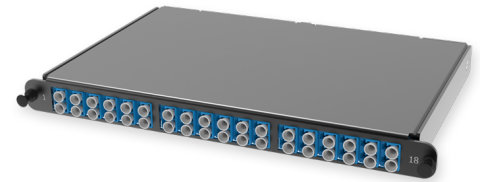

## C2 - Cassette OS2 MTP(12)

C2 - Compact Cassette 36 x 09/125 OS2, MTP(12)m/LC-UPC Duplex, type AF, ULL, (supports sliding Flex Tray)

### SPECIFICATION

Fiber quantity	36 fibers
Fiber type	SM 9/125 OS2
Connector, Side A	12F MTP MALE
Connector, Side B	LC-Duplex adapter
Loss Category	SM, Ultra Low Loss
Ports quantity	18 ports
Material	Metal
Product Series	C2 - Compact Cassette
Cassette/plate polarity	Type A Modified
Configuration	Singlemode

### Part Numbers

18129102	C2 - Compact Cassette 36 x 09/125 OS2, MTP(12)m/LC-UPC Duplex, type AF, ULL, (supports sliding Flex Tray)
----------	---