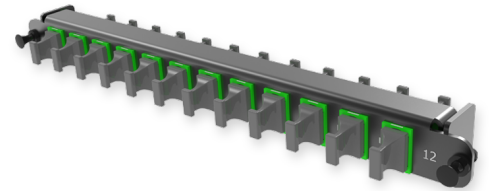

## A2 - Adapter plate SM

A2 - Adapter plate 12 x MTP(16) adapters (green), SM, TIA type A (opposed key), (supports sliding Flex Tray)

### SPECIFICATION

Fiber type	SM 9/125 OS2
Ports quantity	12 ports
Type of interface, front end	MTP(16) adapter (Opposed key)
Material	Metal
Product Series	A2 - Adapter Plate
Cassette/plate polarity	TIA type A
Configuration	Singlemode

### Part Numbers

18219107	A2 - Adapter plate 12 x MTP(16) adapters (green), SM, TIA type A (opposed key), (supports sliding Flex Tray)
----------	--