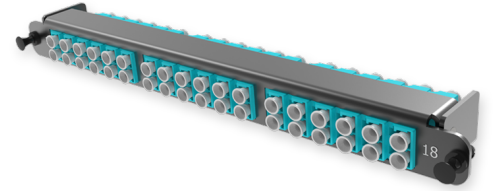

A2 - Adapter plate OM3

A2 - Adapter plate 18 x LC-Duplex adapters (aqua), MM, (supports sliding Flex Tray)

SPECIFICATION

Fiber type	MM 50/125 OM3
Ports quantity	18 ports
Type of interface, front end	LC Duplex adapter
Material	Metal
Product Series	A2 - Adapter Plate
Cassette/plate polarity	Type AS
Configuration	Multimode

Part Numbers

18213101	A2 - Adapter plate 18 x LC-Duplex adapters (aqua), MM, (supports sliding Flex Tray)
----------	---