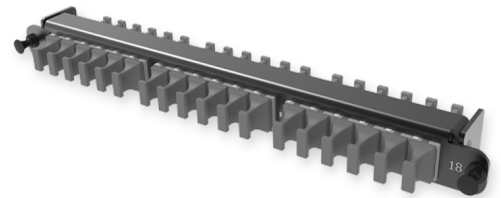

A2 - Adapter plate MM

A2 - Adapter plate 18 x MTP adapters (gray), MM, type BX (Up&Up), (supports sliding Flex Tray)

SPECIFICATION

Fiber type	MM 50/125 OM4
Ports quantity	18 ports
Type of interface, front end	MTP adapter (Aligned key)
Material	Metal
Product Series	A2 - Adapter Plate
Cassette/plate polarity	Type BX (Up&Up)
Configuration	Multimode

Part Numbers

18214106	A2 - Adapter plate 18 x MTP adapters (gray), MM, type BX (Up&Up), (supports sliding Flex Tray)
----------	--