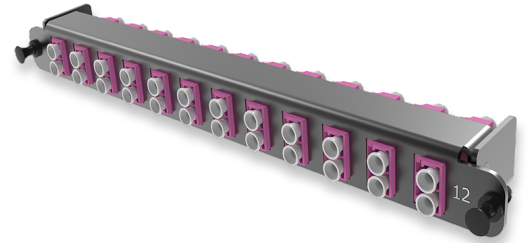

## A2 - Adapter plate OM4

A2 - Adapter plate 12 x LC-Duplex adapters (heather violet), MM, (supports sliding Flex Tray)

### SPECIFICATION

Fiber type	MM 50/125 OM4
Ports quantity	12 ports
Type of interface, front end	LC Duplex adapter
Material	Metal
Product Series	A2 - Adapter Plate
Cassette/plate polarity	Type AS
Configuration	Multimode

### Part Numbers

<b>18214102</b>	A2 - Adapter plate 12 x LC-Duplex adapters (heather violet), MM, (supports sliding Flex Tray)
-----------------	---