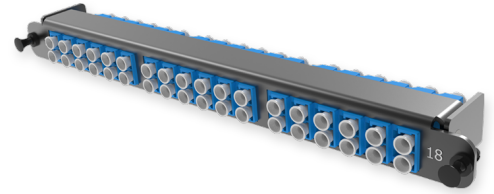

## A2 - Adapter plate SM

A2 - Adapter plate 18 x LC-UPC Duplex adapters (blue), SM, (supports sliding Flex Tray)

### SPECIFICATION

Fiber type	SM 9/125 OS2
Ports quantity	18 ports
Type of interface, front end	LC-UPC Duplex adapter
Material	Metal
Product Series	A2 - Adapter Plate
Cassette/plate polarity	Type AS
Configuration	Singlemode

### Part Numbers

18219101	A2 - Adapter plate 18 x LC-UPC Duplex adapters (blue), SM, (supports sliding Flex Tray)
----------	---