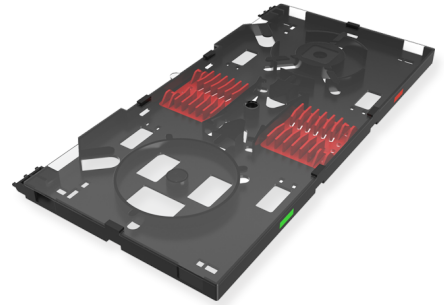

Fiber splice panel accessories

Splice tray for 24 SMOUV (40 mm) splice protectors, slim

SPECIFICATION

Part Numbers

10300006 Splice tray for 24 SMOUV (40 mm) splice protectors, slim