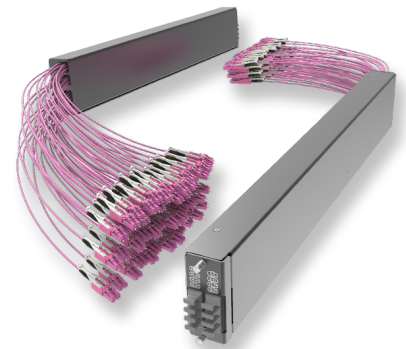

SmartFlex - cassette OM4 MTP(12)

SF - Cassette for Brocade DSX 48 ports blade switch, black

SPECIFICATION

Part Numbers

18424001	SF - Cassette for Brocade DSX 48 ports blade switch, black
----------	--
