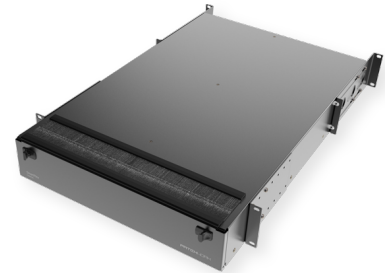

SmartFlex - chassis 2U for blade-switches

SF - Chassis 2U, with adapter plates MTP(12), type AS (Up&Down), black

SPECIFICATION

Material	Stainless steel
Colour	Black
Height	2 U

Part Numbers

12100102	SF - Chassis 2U, with adapter plates MTP(12), type AS (Up&Down), black
----------	--