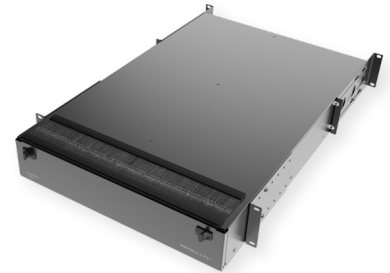

SmartFlex - chassis 2U for blade-switches

SF - Chassis 2U, empty, black

SPECIFICATION

Material	Stainless steel
Colour	Black
Height	2 U

Part Numbers

12100101	SF - Chassis 2U, empty, black
----------	-------------------------------