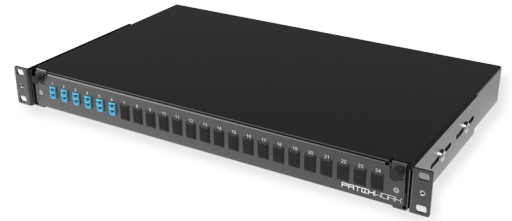

Fiber splice panel LC Duplex (loaded) 1U

FO Panel sliding 6 x LC Duplex ports, 50/125 OM3, loaded, 1U

SPECIFICATION

Fiber type	MM 50/125 OM3
Ports quantity	6 ports
Type of interface, front end	LC Duplex adapter
Material	Aluminum alloy
Style	Sliding flash
Height	1 U
Includes	Adapters, pigtails, splice tray, SMOUV splice protectors

Part Numbers

10313001	FO Panel sliding 6 x LC Duplex ports, 50/125 OM3, loaded, 1U, black
----------	---