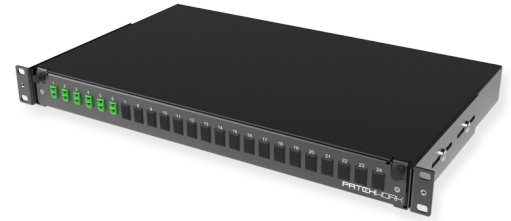

Fiber splice panel LC Duplex (loaded) 1U

FO Panel sliding 6 x LC-APC Duplex ports, 09/125 OS2, loaded, 1U

SPECIFICATION

Fiber type	SM 9/125 OS2
Ports quantity	6 ports
Type of interface, front end	LC-APC Duplex adapter
Material	Aluminum alloy
Style	Sliding flash
Height	1 U
Includes	Adapters, pigtails, splice tray, SMOUV splice protectors

Part Numbers

10319004	FO Panel sliding 6 x LC-APC Duplex ports, 09/125 OS2, loaded, 1U, black
----------	---