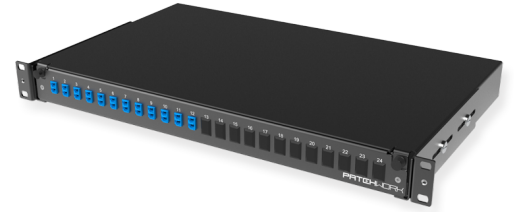

Fiber splice panel LC Duplex (loaded) 1U

FO Panel sliding 12 x LC-UPC Duplex ports, 09/125 OS2, loaded, 1U

SPECIFICATION

Fiber type	SM 9/125 OS2
Ports quantity	12 ports
Type of interface, front end	LC-UPC Duplex adapter
Material	Aluminum alloy
Style	Sliding flash
Height	1 U
Includes	Adapters, pigtails, splice tray, SMOUV splice protectors

Part Numbers

10319002	FO Panel sliding 12 x LC-UPC Duplex ports, 09/125 OS2, loaded, 1U, black
----------	--