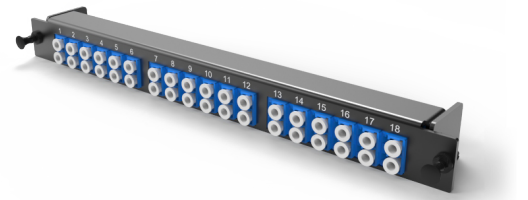

A2 - Adapter plate SM

A2 - Adapter plate 18 x LC-UPC Duplex adapters (blue), SM

SPECIFICATION

Fiber type	SM 9/125 OS2
Ports quantity	18 ports
Type of interface, front end	LC-UPC Duplex adapter
Material	Metal
Colour	Black
Product Series	A2 - Adapter Plate
Cassette/plate polarity	Type AS
Configuration	Singlemode

Part Numbers

18219001	A2 - Adapter plate 18 x LC-UPC Duplex adapters (blue), SM
----------	---