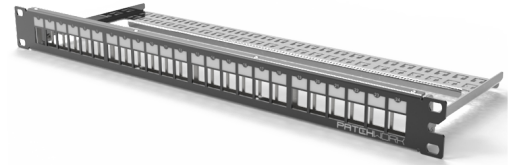

Universal modular patch panel 1U

Modular Patch Panel flash, 24-1U, black

SPECIFICATION

Interface type	RJ45 jacks (IEC 60603-7-5)
Shield	Shielded
Ports quantity	24 ports
Rack Type	19"
Growth Configuration	Unloaded
Material	Metal
Colour	Black
Style	Fixed flash
Product Series	Copper Panel
Height	1 U
Installation depth adjustment	no

Part Numbers

77026001	Modular Patch Panel flash, 24-1U, black
----------	---